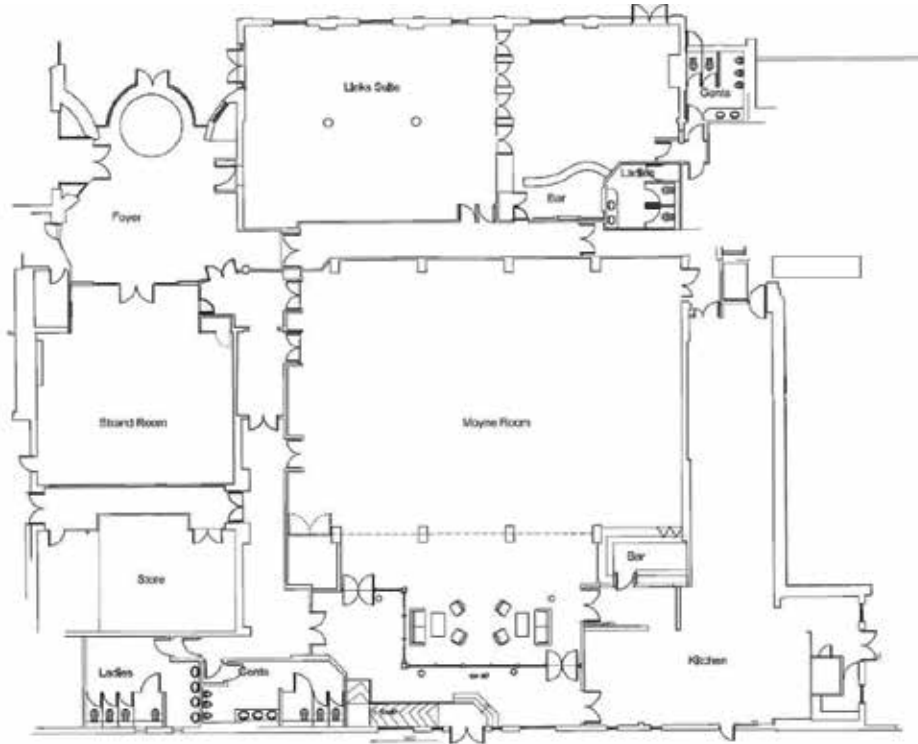

Ground Floor