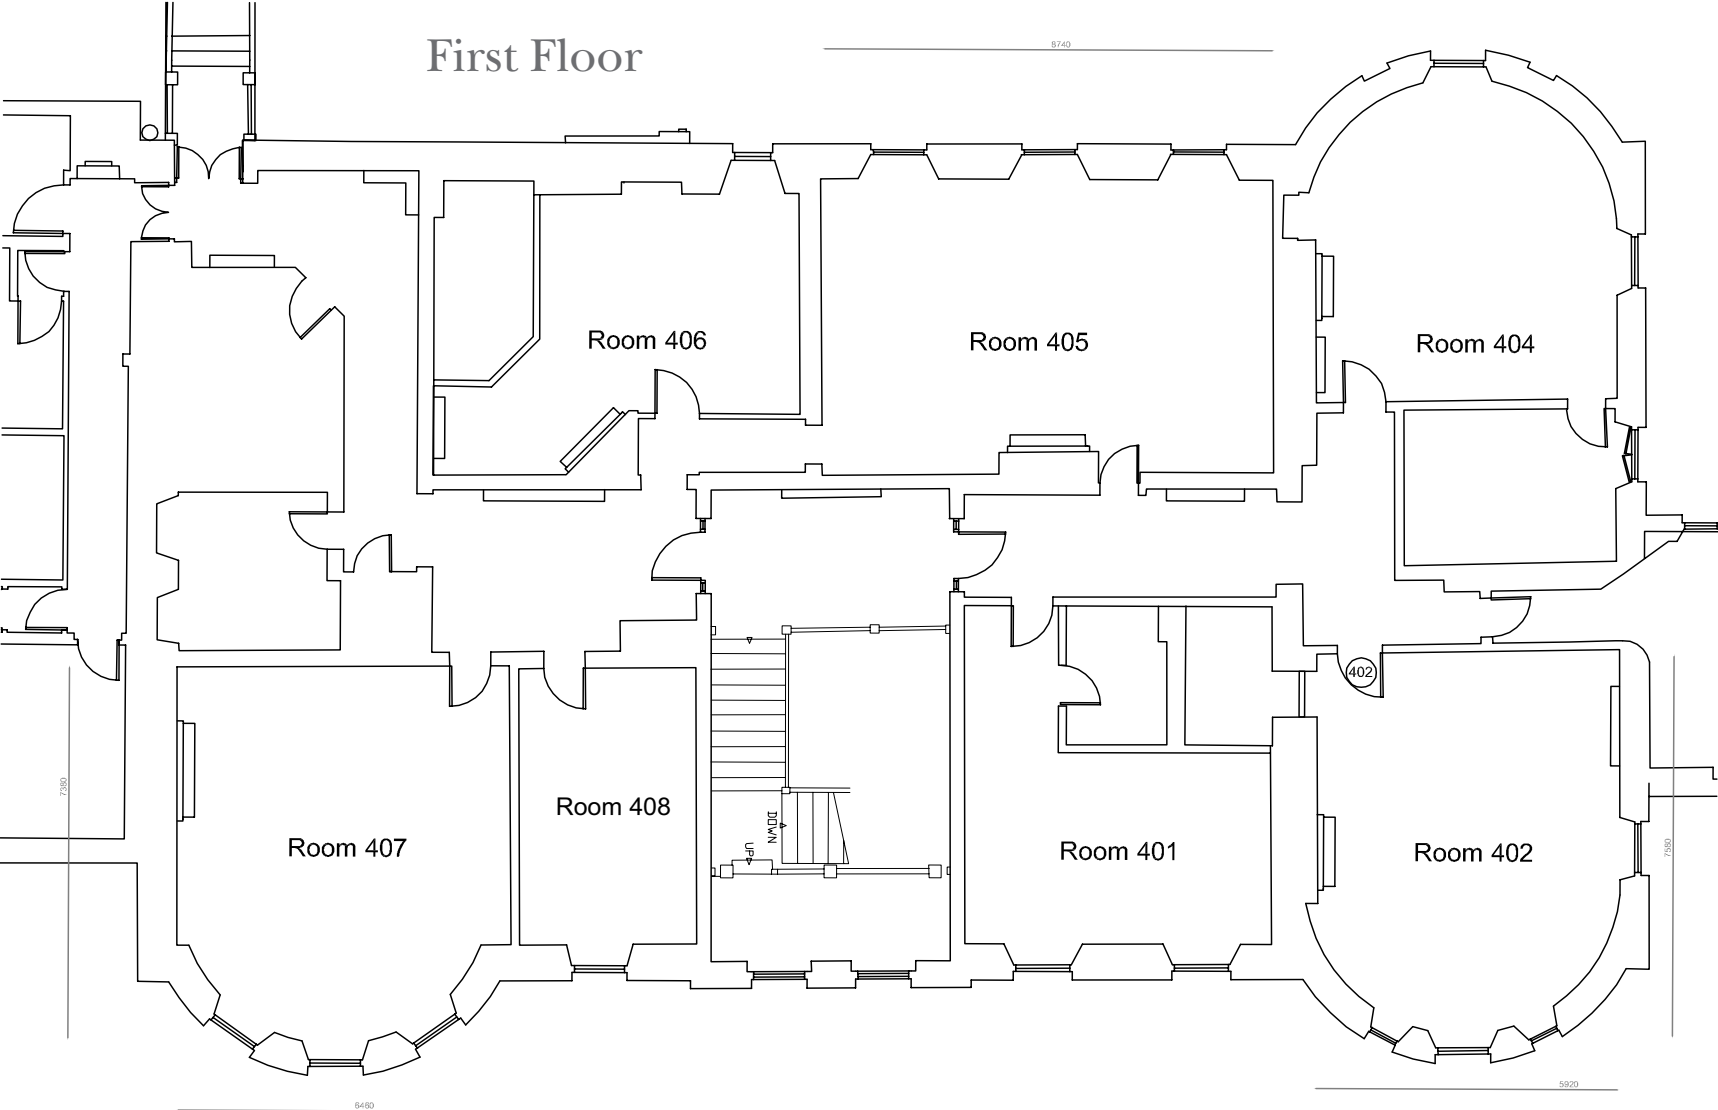

The Links Suite

Specifications:

Flexible for Large Range of Set Ups
Air Conditioning
Natural Daylight

Electronics:

HDMI LCD Projector & Screen
Complimentary 5Ghz WIFI

Measurements:

Length + Width | 13m x 10m
Area + Height | 130sqm x 2.5m

Capacity:

Theatre | 100 Banquet | 90
Boardroom | 25 Classroom | 50
Cabaret | 42

The Strand Suite

Specifications:

Flexible for Large Range of Set Ups
Air Conditioning
Natural Daylight

Electronics:

HDMI LCD Projector & Screen
Complimentary 5Ghz WIFI

Measurements:

Length + Width | 10.6m x 10.5m
Area + Height | 105sqm x 2.7m

Capacity:

Theatre | 100 Banquet | 50
Boardroom | 28 Classroom | 44
Cabaret | 44

First Floor

Suite 402 The Captain Saul

Specifications: