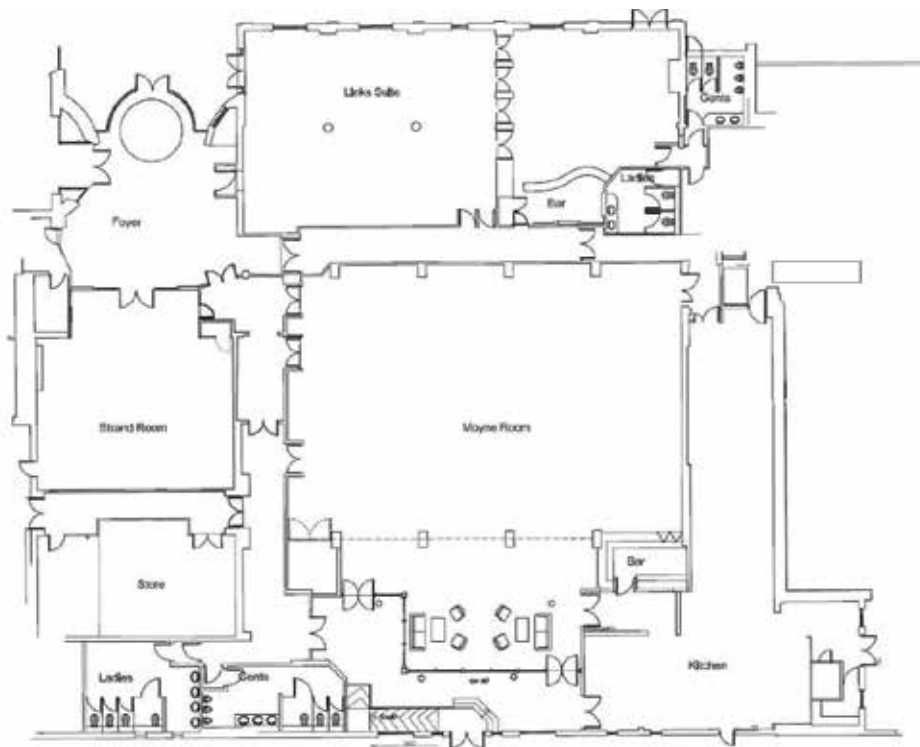

Ground Floor