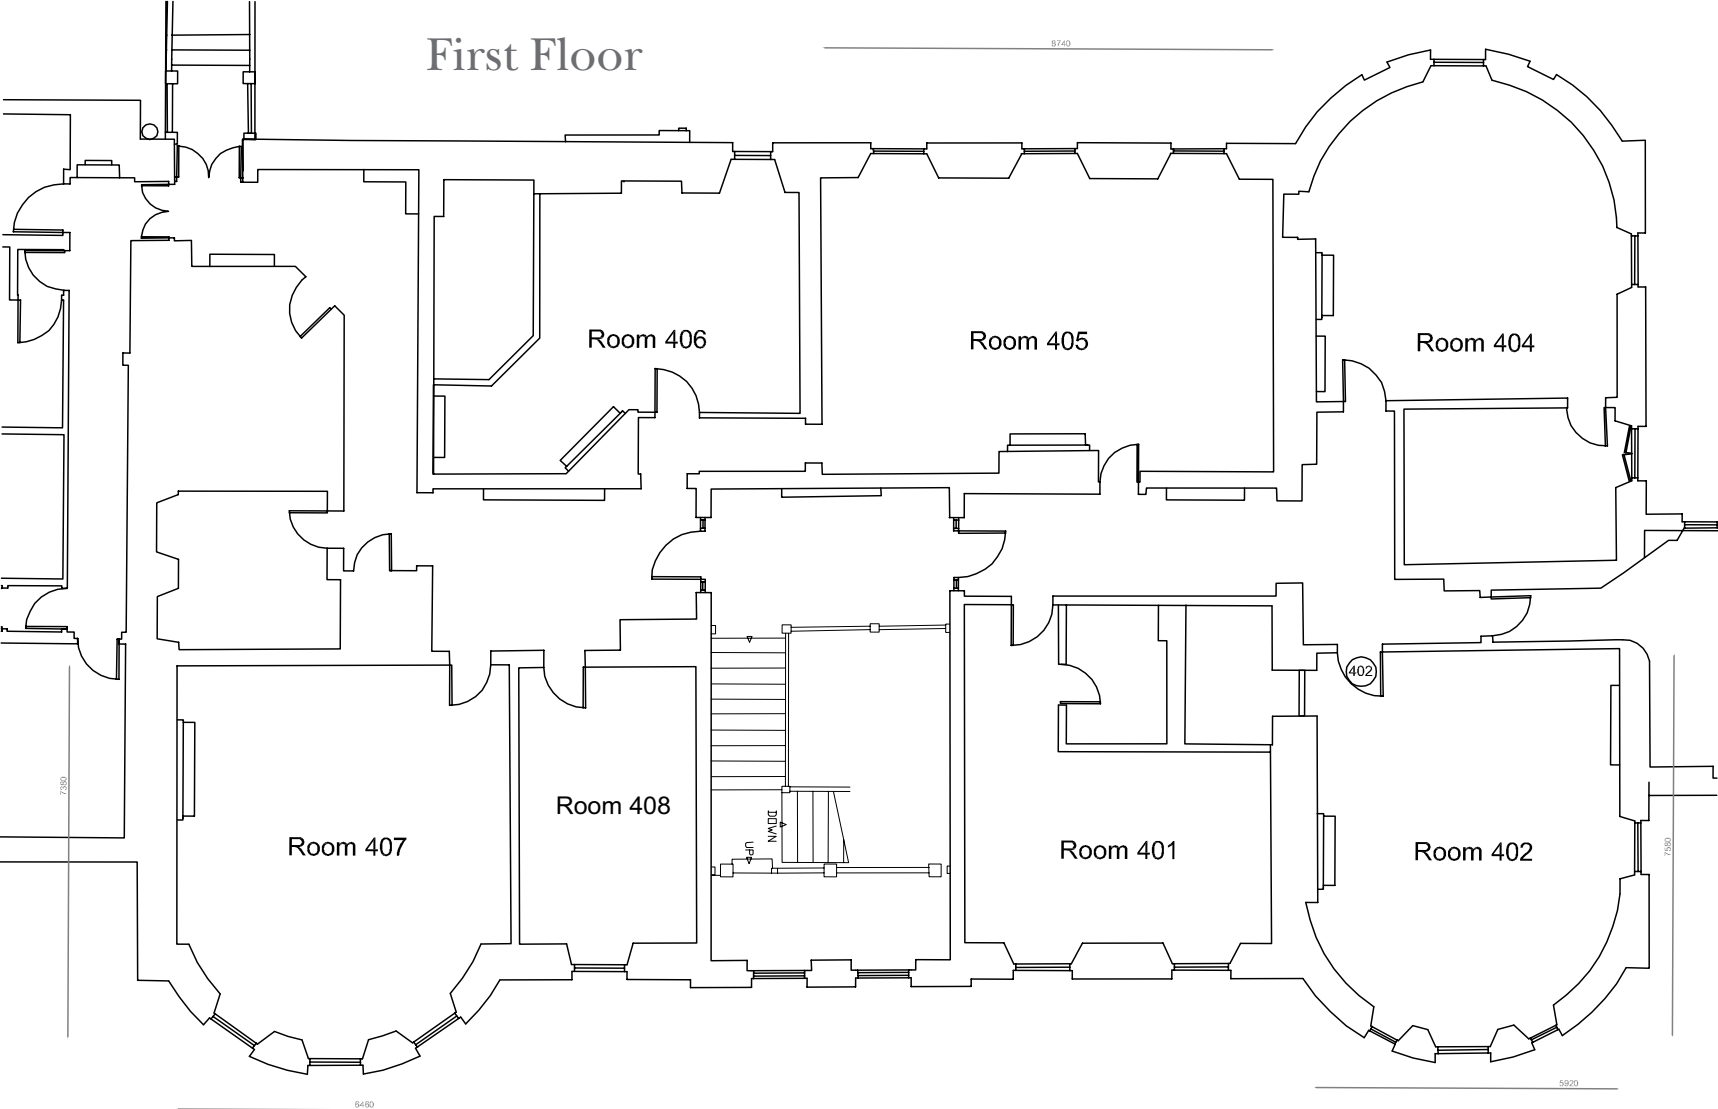

The Links Suite

Specifications:

Flexible for Large Range of Set Ups
Air Conditioning
Natural Daylight

Electronics:

HDMI LCD Projector & Screen
Complimentary 5Ghz WIFI

Measurements:

Length + Width | 13m x 10m
Area + Height | 130sqm x 2.5m

Capacity:

Theatre | 100 Banquet | 90
Boardroom | 25 Classroom | 50
Cabaret | 42

The Strand Suite

Specifications:

Flexible for Large Range of Set Ups
Air Conditioning
Natural Daylight

Electronics:

HDMI LCD Projector & Screen
Complimentary 5Ghz WIFI

Measurements:

Length + Width | 10.6m x 10.5m
Area + Height | 105sqm x 2.7m

Capacity:

Theatre | 100 Banquet | 50
Boardroom | 28 Classroom | 44
Cabaret | 44

First Floor

Suite 402 The Captain Saul

Specifications: